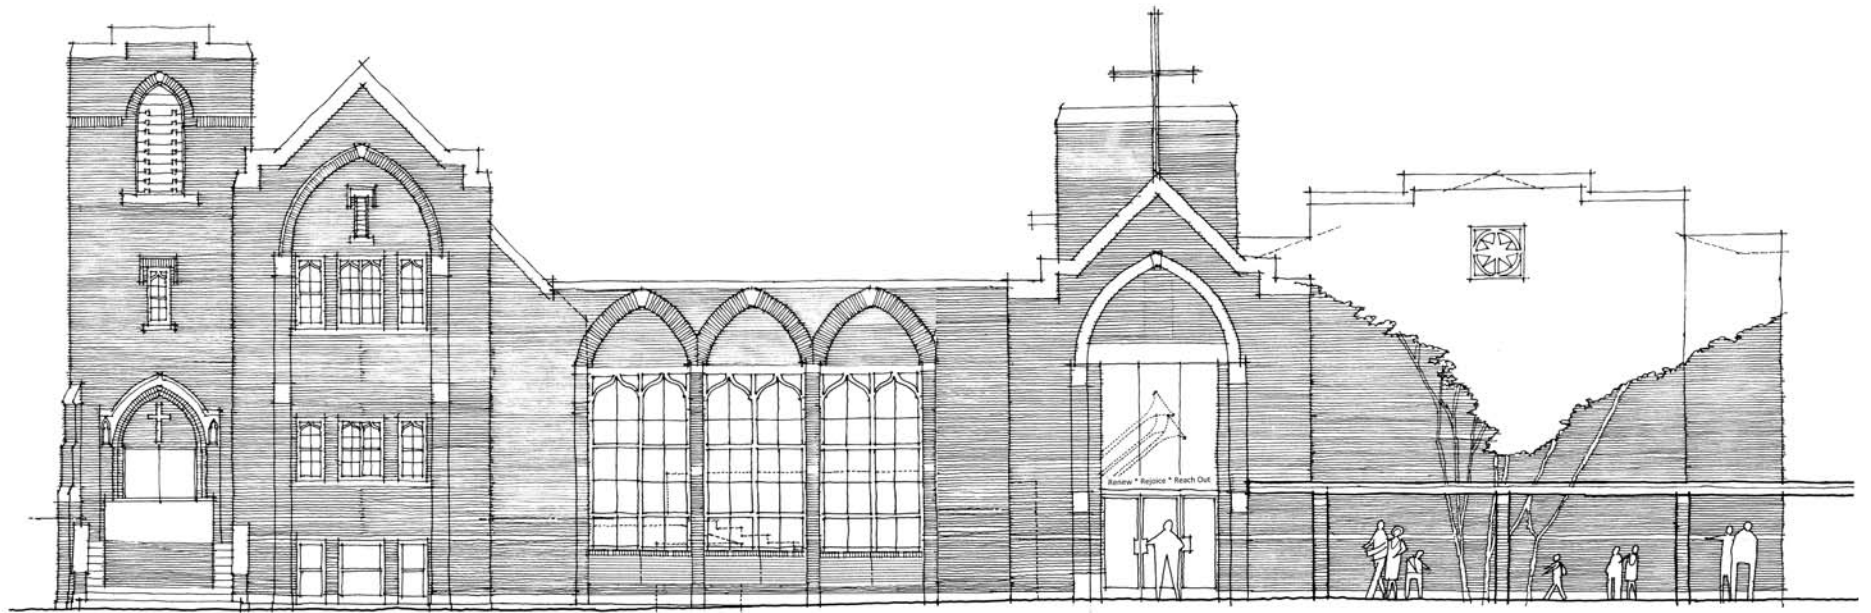

OZ Architects_{pc}

ST. PAUL LUTHERAN CHURCH
BROOKS STREET ELEVATION